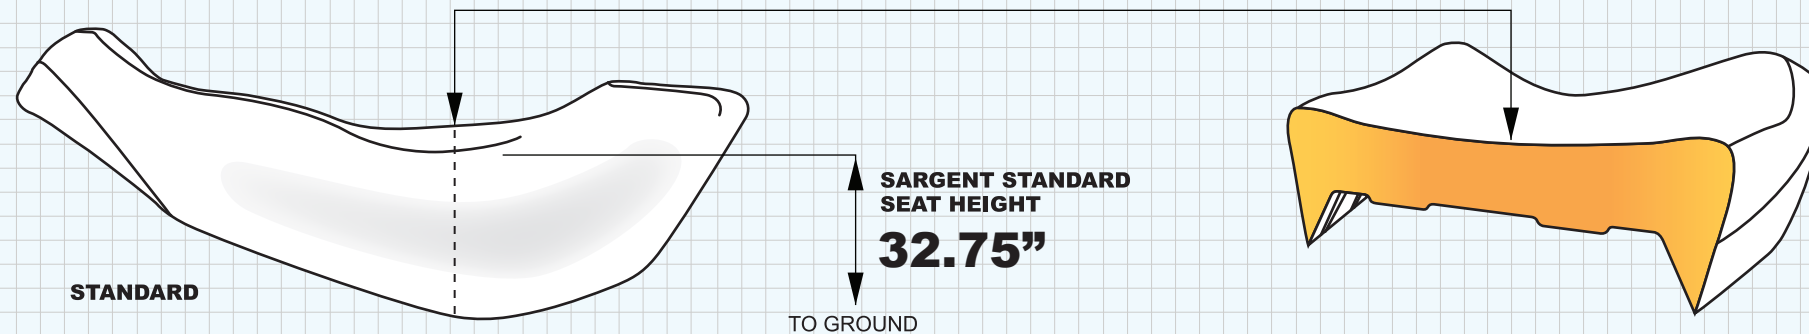

# HONDA NC 700 X (2012+) FOAM COMPARISON CHART

**SARGENT®**

## HONDA NC 700 X (2012+) OEM SEAT

### SEAT HEIGHT TO GROUND

OEM STOCK HEIGHT	SARGENT HEIGHT
STANDARD..... 32.75"	STANDARD..... 32.75"

NOTE: Actual seat to ground reach dimensions may vary depending on rider weight, anatomy and motorcycle suspension settings.