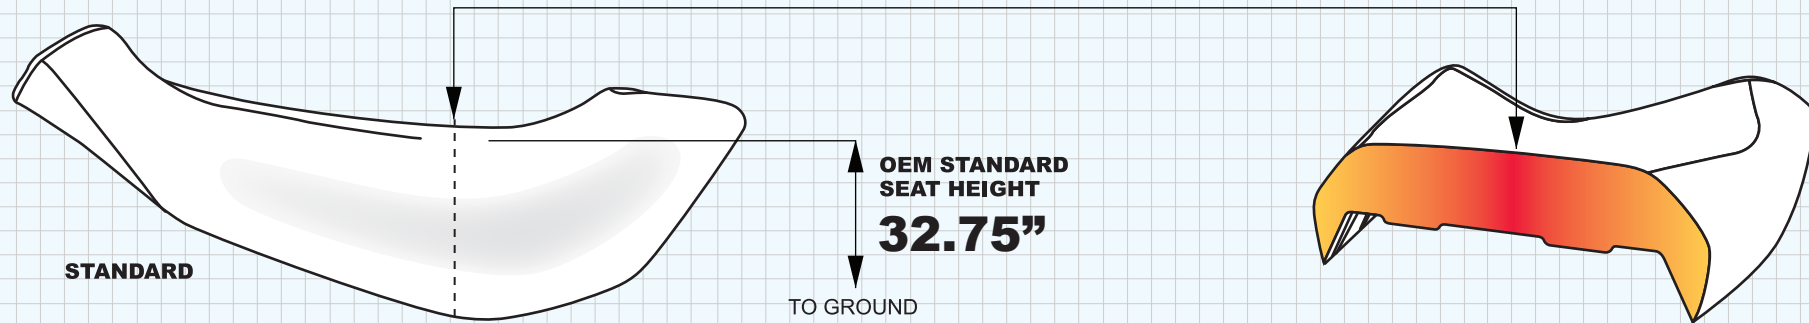

HONDA NC 700 X (2012+) FOAM COMPARISON CHART

SARGENT®

HONDA NC 700 X (2012+) OEM SEAT