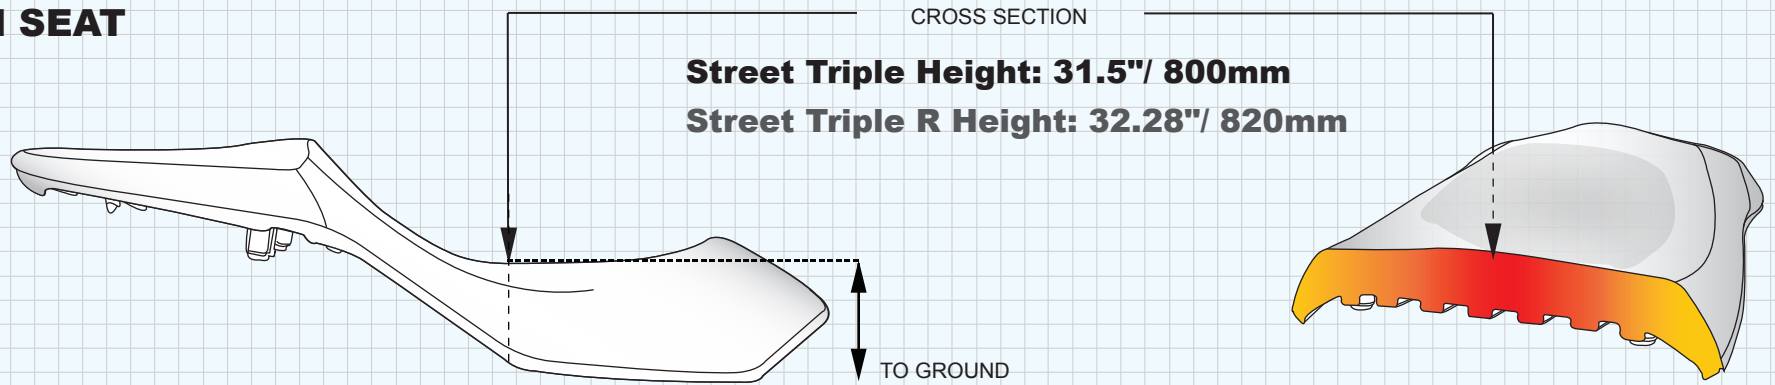

OEM SEAT

SARGENT SEAT

Zone Suspension Technology

SEAT HEIGHT TO GROUND

OEM STOCK SEAT

Triple Height.....31.5"/ 800mm
Triple R Height.....32.28"/820mm

SARGENT SEAT

Triple Height.....31.5"/ 800mm
Triple R Height.....32.28"/ 820mm

NOTE: Actual seat to ground reach dimensions may vary depending on rider weight, anatomy and motorcycle suspension settings.

PRESSURE CHART