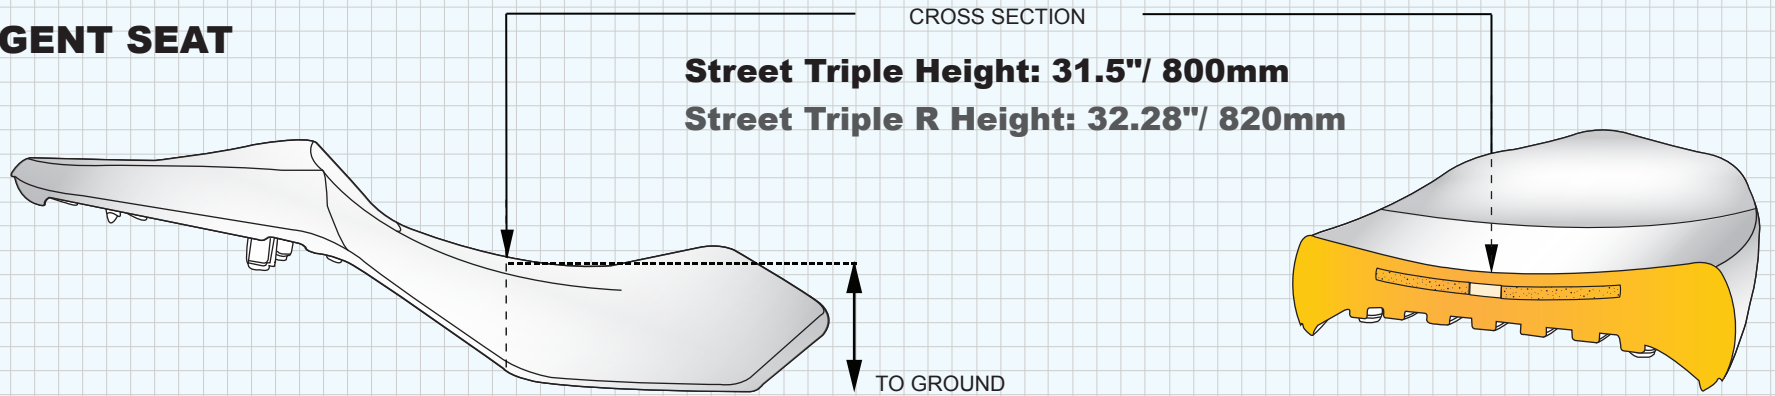

OEM SEAT

SARGENT SEAT

Zone Suspension Technology

SEAT HEIGHT TO GROUND

OEM STOCK SEAT

Triple Height.....31.5"/ 800mm
Triple R Height.....32.28"/820mm

SARGENT SEAT

Triple Height.....31.5"/ 800mm
Triple R Height.....32.28"/ 820mm

NOTE: Actual seat to ground reach dimensions may vary depending on rider weight, anatomy and motorcycle suspension settings.

PRESSURE CHART