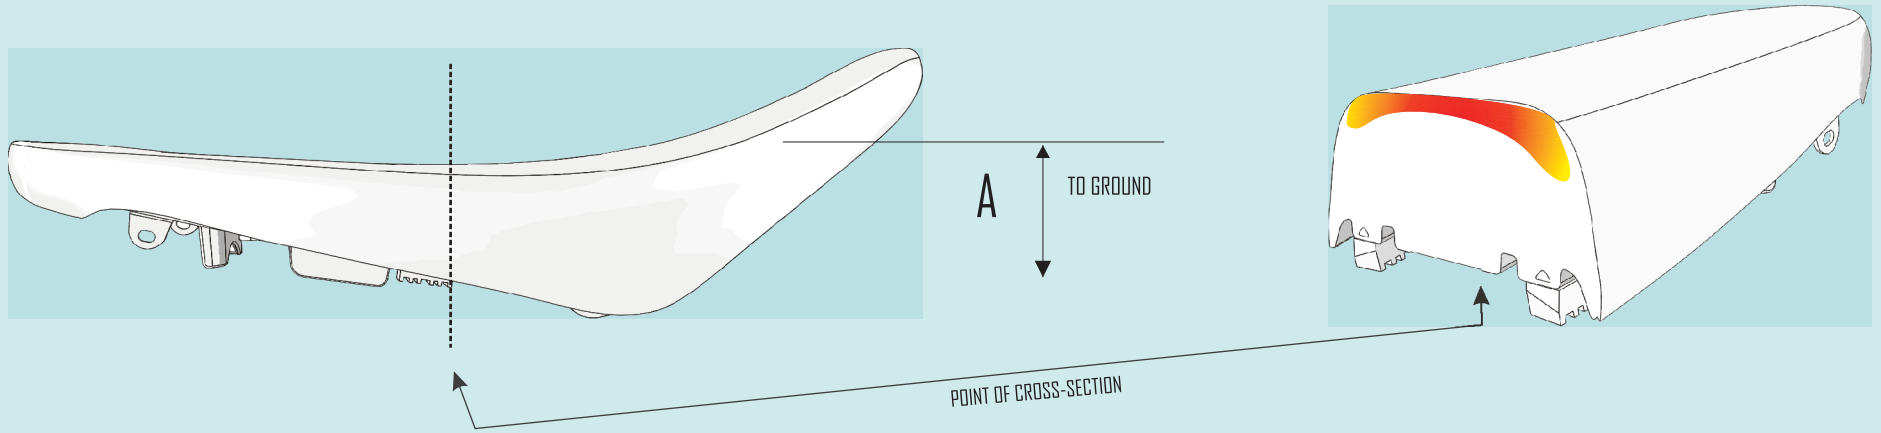

SEAT FOAM COMPARISON CHART

DEM KAW KLX 400 / SUZ DRZ 400 SEAT

SARGENT KAW KLX 400 / SUZ DRZ 400 WORLD SPORT SEAT

SEAT HEIGHT (TO GROUND)

A. 36.8"-KLX / 37.2 DRZ
B. 36.3"-KLX / 36.7 DRZ

*ACTUAL SEAT TO GROUND DIMENSIONS MAY VARY DEPENDING ON RIDER WEIGHT & ANATOMY AND BIKE SUSPENSION SETTINGS.

CROSS SECTION OF SEAT FOAM PRESSURE CHART