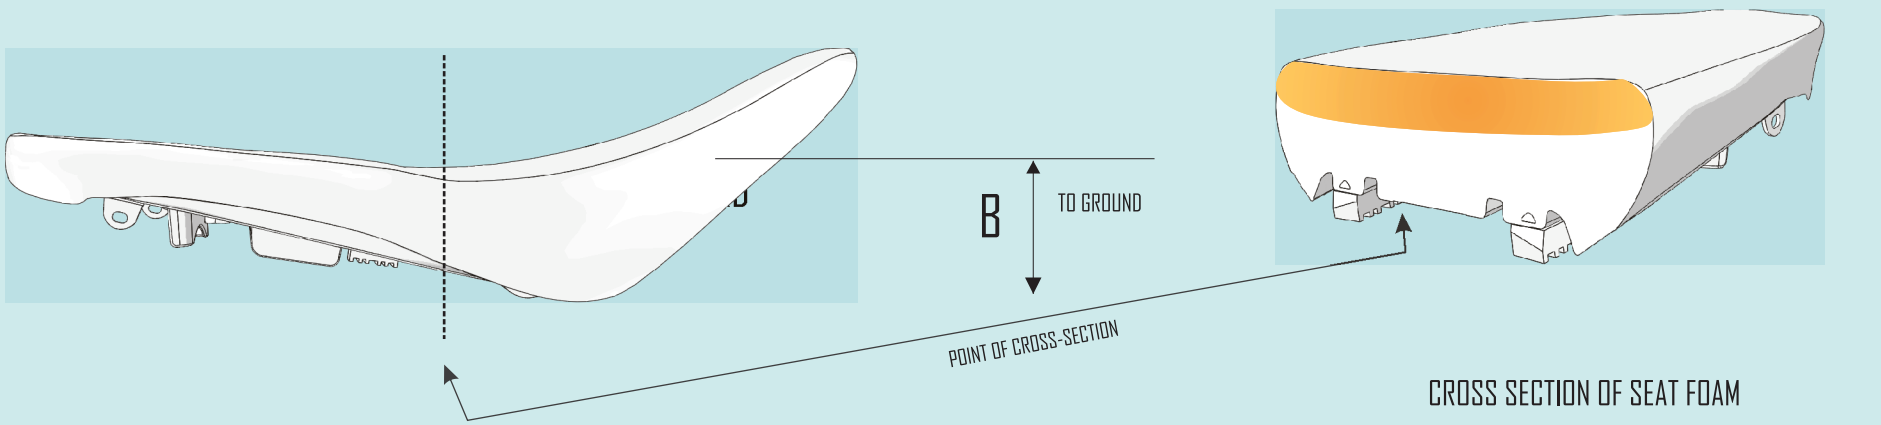

SEAT FOAM COMPARISON CHART

DEM KAW KLX 400 / SUZ DRZ 400 SEAT

SARGENT KAW KLX 400 / SUZ DRZ 400 WORLD SPORT SEAT

SEAT HEIGHT (TO GROUND)

A. 36.8"-KLX / 37.2 DRZ
B. 36.3"-KLX / 36.7 DRZ

*ACTUAL SEAT TO GROUND DIMENSIONS MAY VARY DEPENDING ON RIDER WEIGHT & ANATOMY AND BIKE SUSPENSION SETTINGS.

CROSS SECTION OF SEAT FOAM PRESSURE CHART